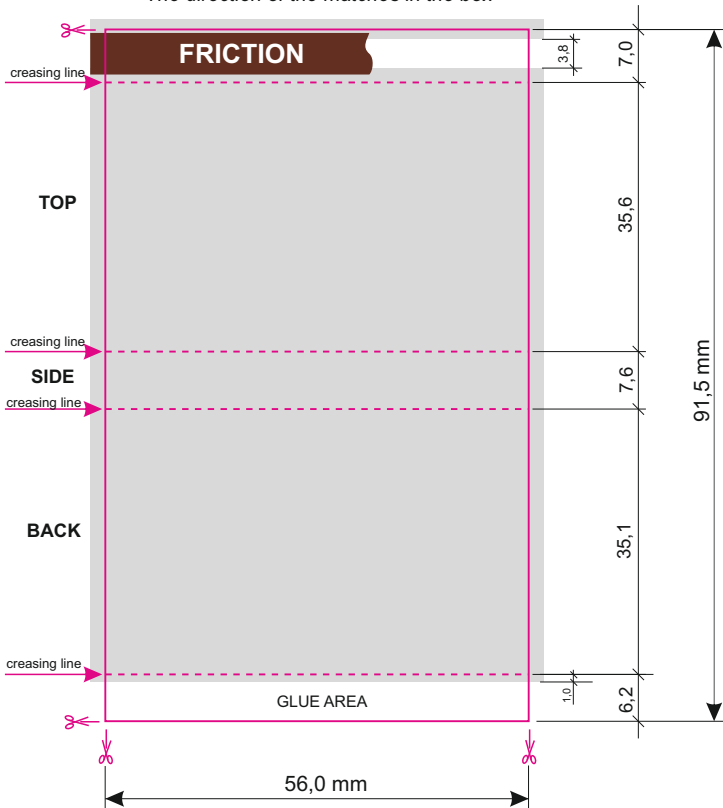

ART. 9613

average quantity of matches in a box: 18 pcs

box dimension - 56 × 36 × 8 mm

The direction of the matches in the box

- PRINTABLE AREA